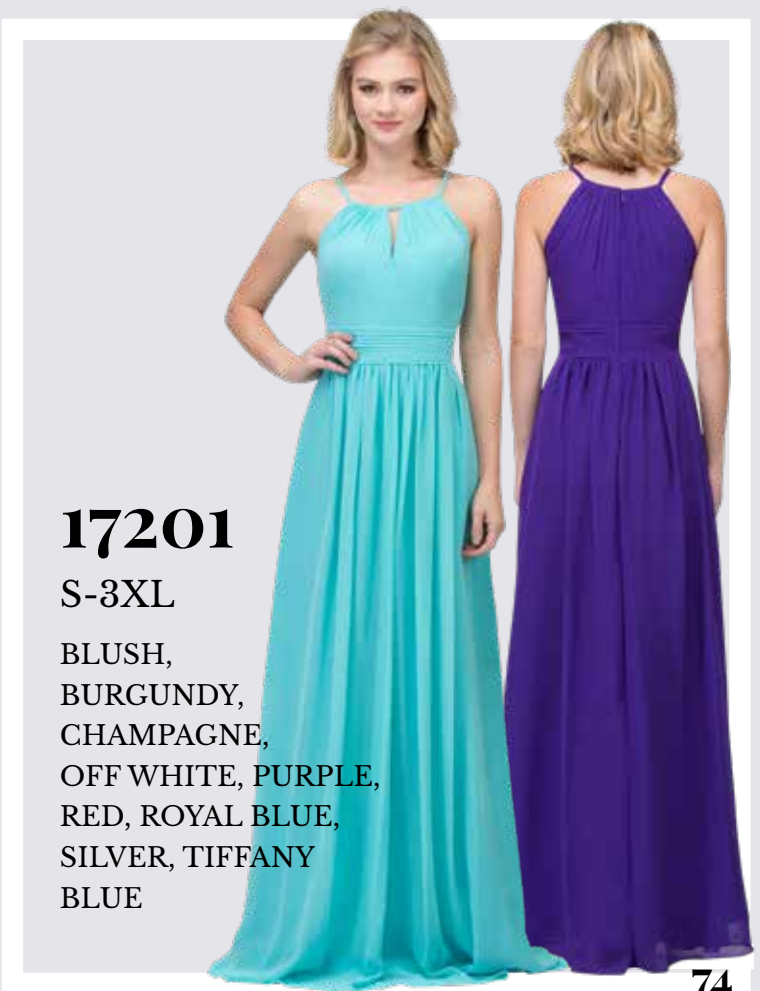

RED

17300

XS-3XL

BLUSH
BURGUNDY
NAVY
OFF WHITE
TIFFANY BLUE

17215

S-3XL

BLUSH
BURGUNDY
CHAMPAGNE
EGGPLANT
LILAC
OFF WHITE
TIFFANY BLUE

17201