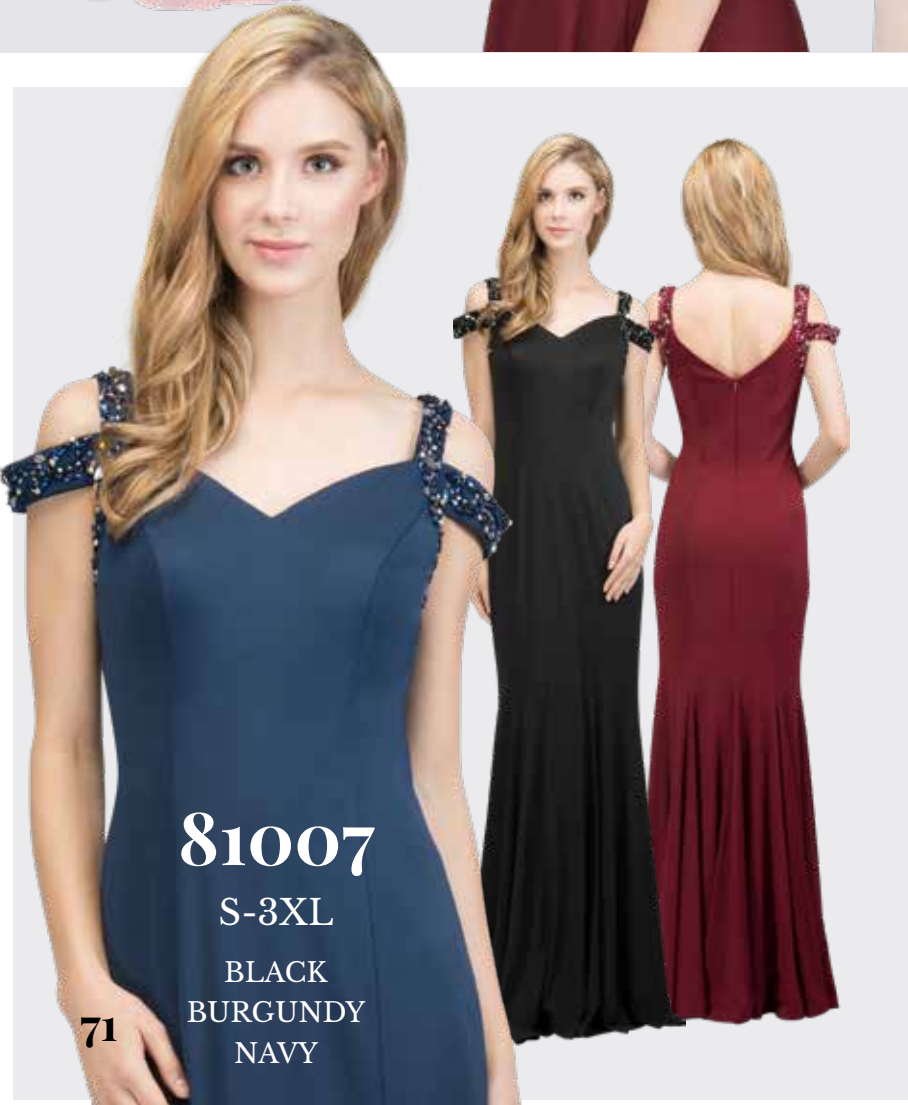

BURGUNDY
EGGPLANT
NAVY

17271

S-2XL

BLACK
BURGUNDY

16146

XS-3XL

BLUSH, BURGUNDY,
CHAMPAGNE, EGGPLANT,
OFF WHITE, SILVER,
TIFFANY BLUE

81007