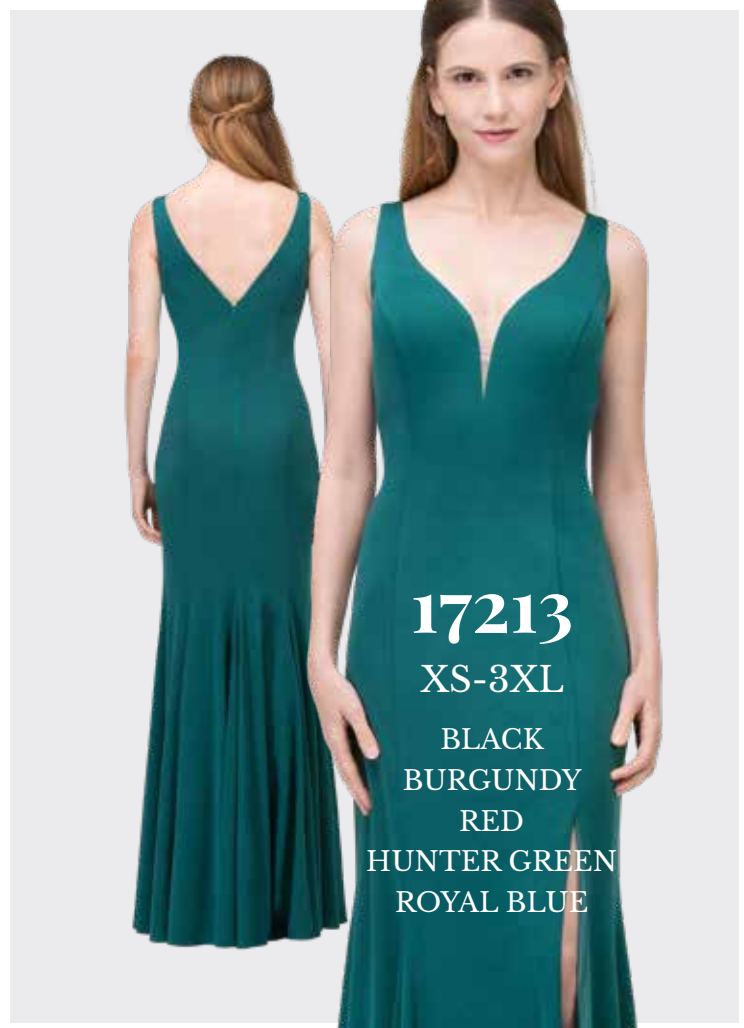

17213

XS-3XL

BLACK
BURGUNDY
RED
HUNTER GREEN
ROYAL BLUE