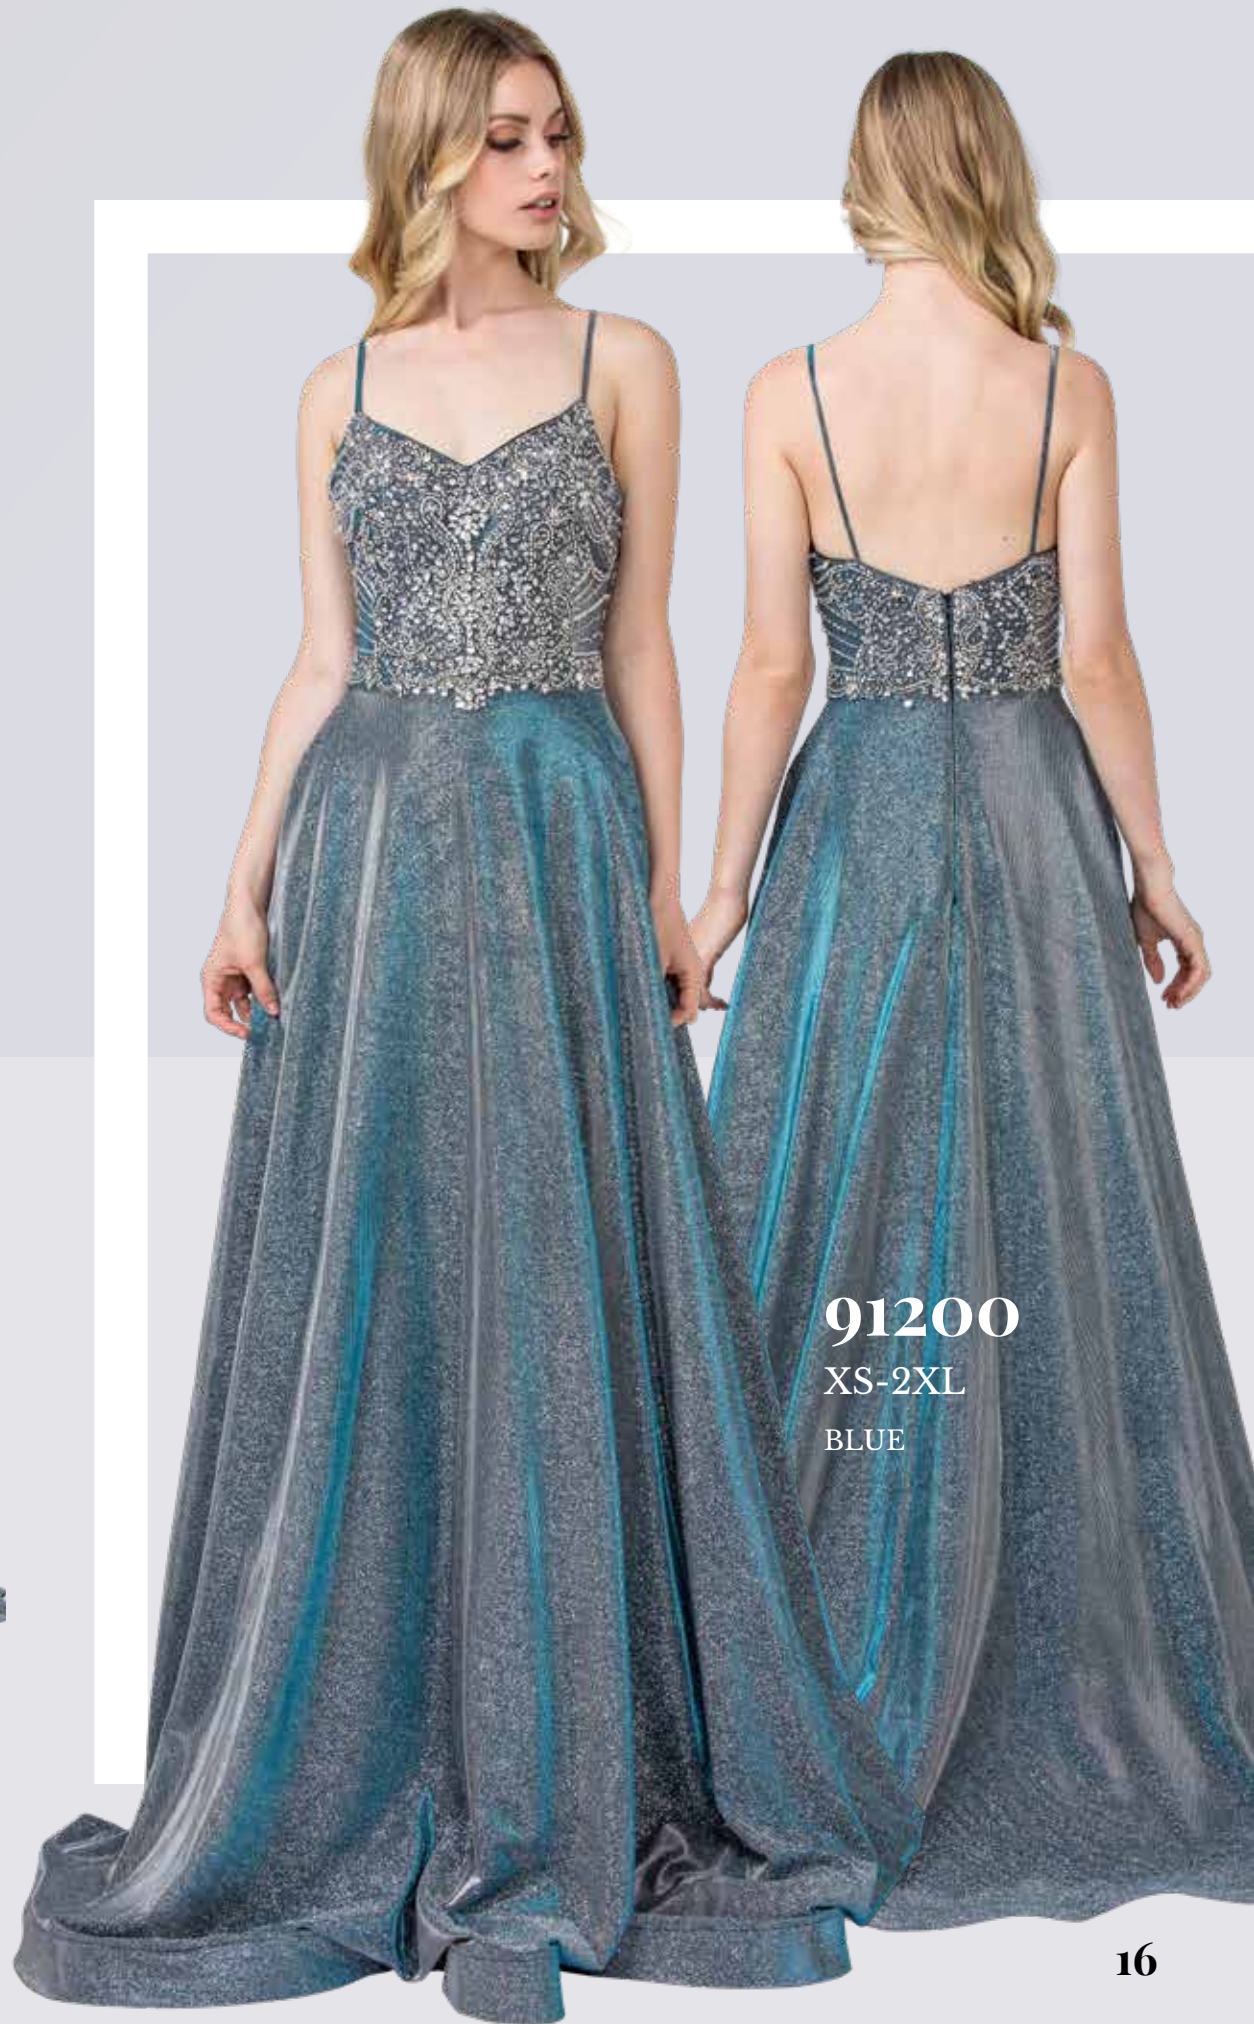

91200

XS-2XL

BLUE