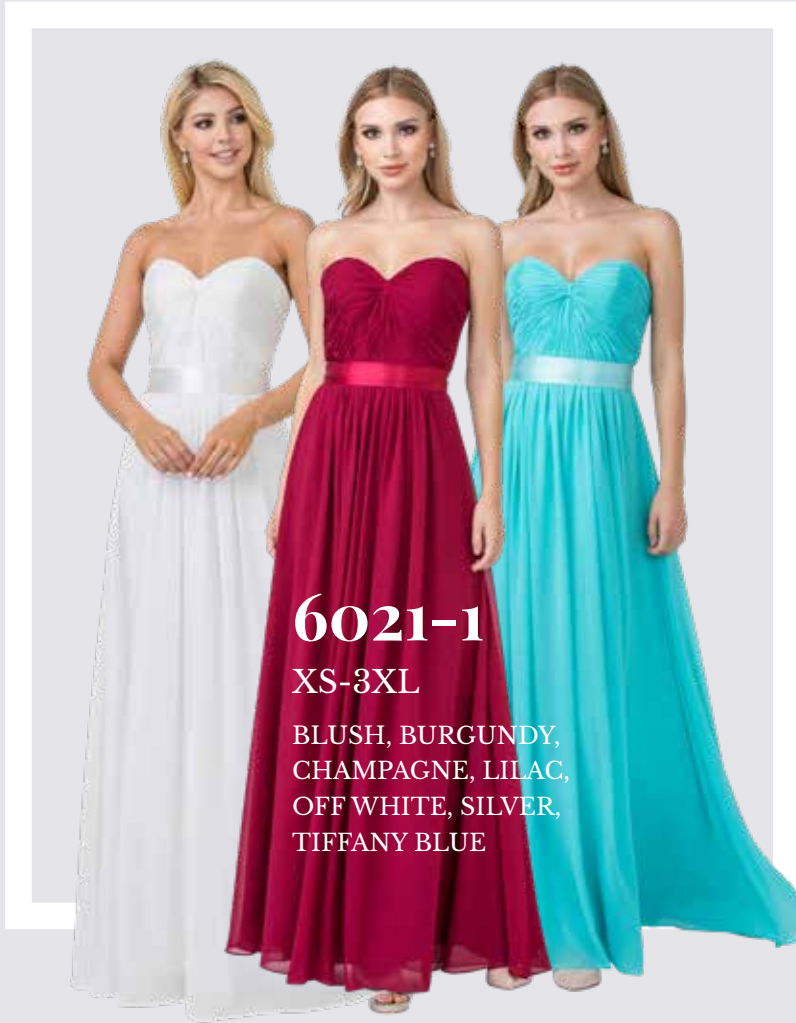

6013-1

XS-3XL

BLUSH, BURGUNDY,
CHAMPAGNE, EGGPLANT,
FUCHSIA, LILAC, MINT,
NAVY, OFF WHITE, ROYAL
BLUE, SILVER

575

XS-2XL

BLUSH, CORAL,
IVORY, JADE, MINT,
PEACH, RED, SILVER

6021-1

XS-3XL